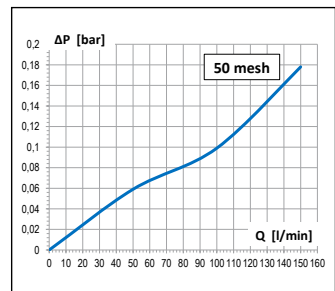

Filtri di aspirazione con valvola per portate fino a 150 l/min.

Suction filters with valve for flow rates up to 150 l/min (40 USGpm).

Всасывающие фильтры с клапаном для расхода до 150 л/мин.

COLOR CODING